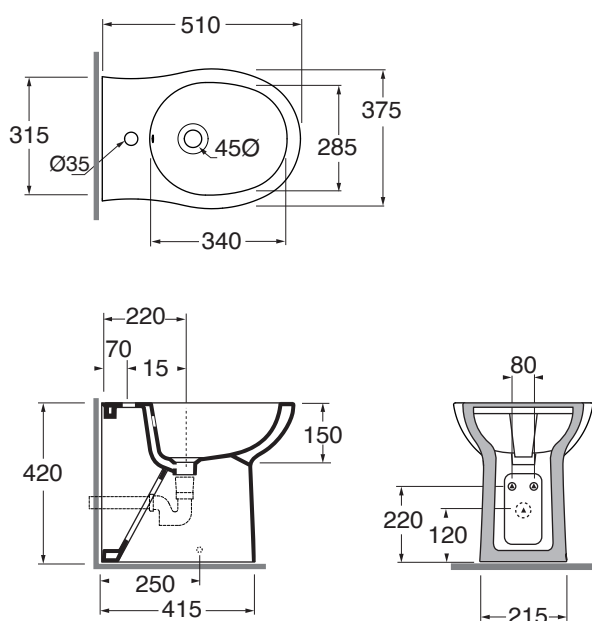

FABIT000000M

sanitari terra / floor mounted sanitary wares

codice
code

Bidet Fast a terra monoforo.
Fast bidet 1 hole.

bianco lucido/shiny white

FABIT000000MBI

CM 53x34,5h42

plt italy pz.24- plt export pcs.20

kg 24

scala/scale 1:20 dimensioni/dimensions in mm

Complementi/complements:

Codice
code

Piletta automatica con troppo pieno
Automatic waste system with over flow
kg 0,5

PILTR

TECHNICAL SHEET n°: 01	DESIGNER: OFFICINA AZZURRA	CODE: FABIT000000M	Azzurra sanitari in ceramica S.p.a. via Civita Castellana snc 01030 Castel S.Elia (VT) - ITALY Tel.+39.0761 518155 Fax.+39.0761 514560	
SHEET FORMAT: A4	ISO	REVISION: 02	SCALE: 1:20	DATE: 22/03/2023
REGULATIONS: CE EN 14528 / EN35 / Dop-14528 *				
All the measurements respect the tolerances provided by the "AZZURRA QUALITY GUIDELINES".				