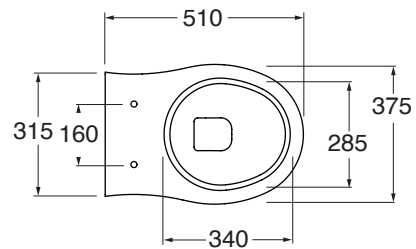

FAVCTP000000

sanitari terra /floor mounted sanitary wares

codice
code

Vaso Fast terra con scarico a parete filo muro trasformabile a pavimento.
Fast close coupled wall/floor trap WC.

bianco lucido/shiny white

FAVCTP000000BI

CM 54x34,5h42

plt italy pz.24 - plt export pcs.20

kg 30,5

Tecnologie/technologies:

4,5L

scala/scale 1:20 dimensioni/dimensions in mm

Complementi/complements:

bianco lucido/ shiny white

FAS 1800/F

Curva tecnica per vaso normale e monoblocco
Technical bend for standing and close coupled wc

Codice
code

CVT

| | | | | | |
|---|-----------------------------------|---------------------------|--|-------------------------|--|
| TECHNICAL SHEET n°: 01 | DESIGNER: OFFICINA AZZURRA | CODE: FAVCTP000000 | Azzurra sanitari in ceramica S.p.a. via Civita Castellana snc 01030 Castel S.Elia (VT) - ITALY Tel.+39.0761 518155 Fax.+39.0761 514560 | | |
| SHEET FORMAT: A4 | ISO | REVISION: 02 | SCALE: 1:20 | DATE: 22/03/2023 | |
| REGULATIONS: CE EN 997 / EN33 / Dop-997 * | | | | | |
| All the measurements respect the tolerances provided by the "AZZURRA QUALITY GUIDELINES". | | | | | |