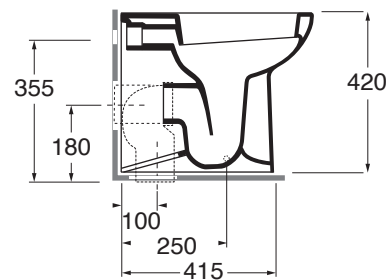

FAVCTP000000

sanitari terra /floor mounted sanitary wares

codice
code

Vaso Fast terra con scarico a parete filo muro trasformabile a pavimento.
Fast close coupled wall/floor trap WC.

bianco lucido/shiny white

FAVCTP000000BI

CM 54x34,5h42

plt italy pz.24 - plt export pcs.20

kg 30,5

Tecnologie/technologies:

4,5L

scala/scale 1:20 dimensioni/dimensions in mm

Complementi/complements:

bianco lucido/ shiny white

FAS 1800/F

Curva tecnica per vaso normale e monoblocco
Technical bend for standing and close coupled wc

Codice
code

CVT

| | | | | | |
|---|-----------------------------------|---------------------------|--|-------------------------|--|
| TECHNICAL SHEET n°: 01 | DESIGNER: OFFICINA AZZURRA | CODE: FAVCTP000000 | Azzurra sanitari in ceramica S.p.a. via Civita Castellana snc 01030 Castel S.Elia (VT) - ITALY Tel.+39.0761 518155 Fax.+39.0761 514560 | | |
| SHEET FORMAT: A4 | ISO | REVISION: 02 | SCALE: 1:20 | DATE: 22/03/2023 | |
| REGULATIONS: CE EN 997 / EN33 / Dop-997 * | | | | | |
| All the measurements respect the tolerances provided by the "AZZURRA QUALITY GUIDELINES". | | | | | |